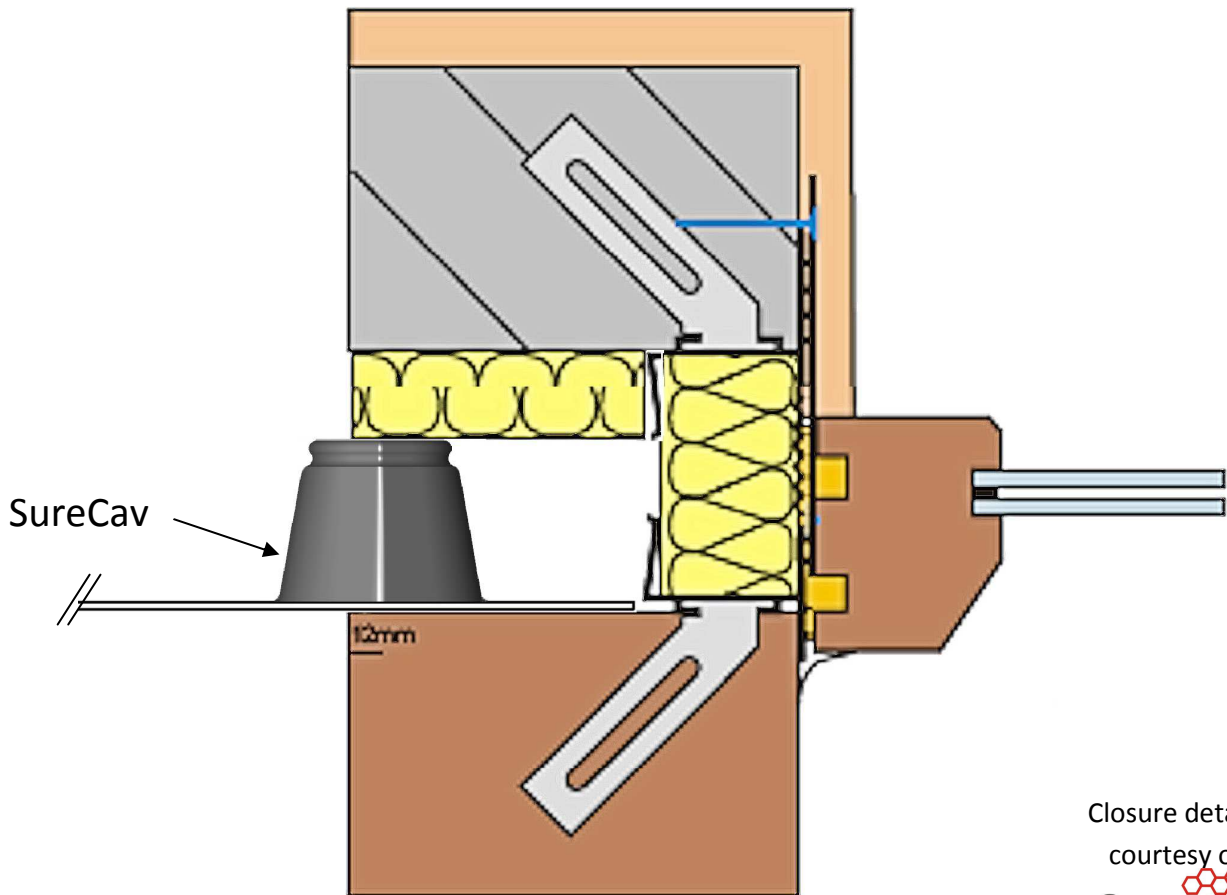

SURECAV

Fitting SureCav with a Cavity Closure

Closure details
courtesy of
CELLECTA
INNOVATION IN INSULATION

- Fit the SureCav panels to allow for the Cavity Closure
- The illustration shows a 75mm cavity with 25mm insulation
 - The SureCav panels are 50mm deep